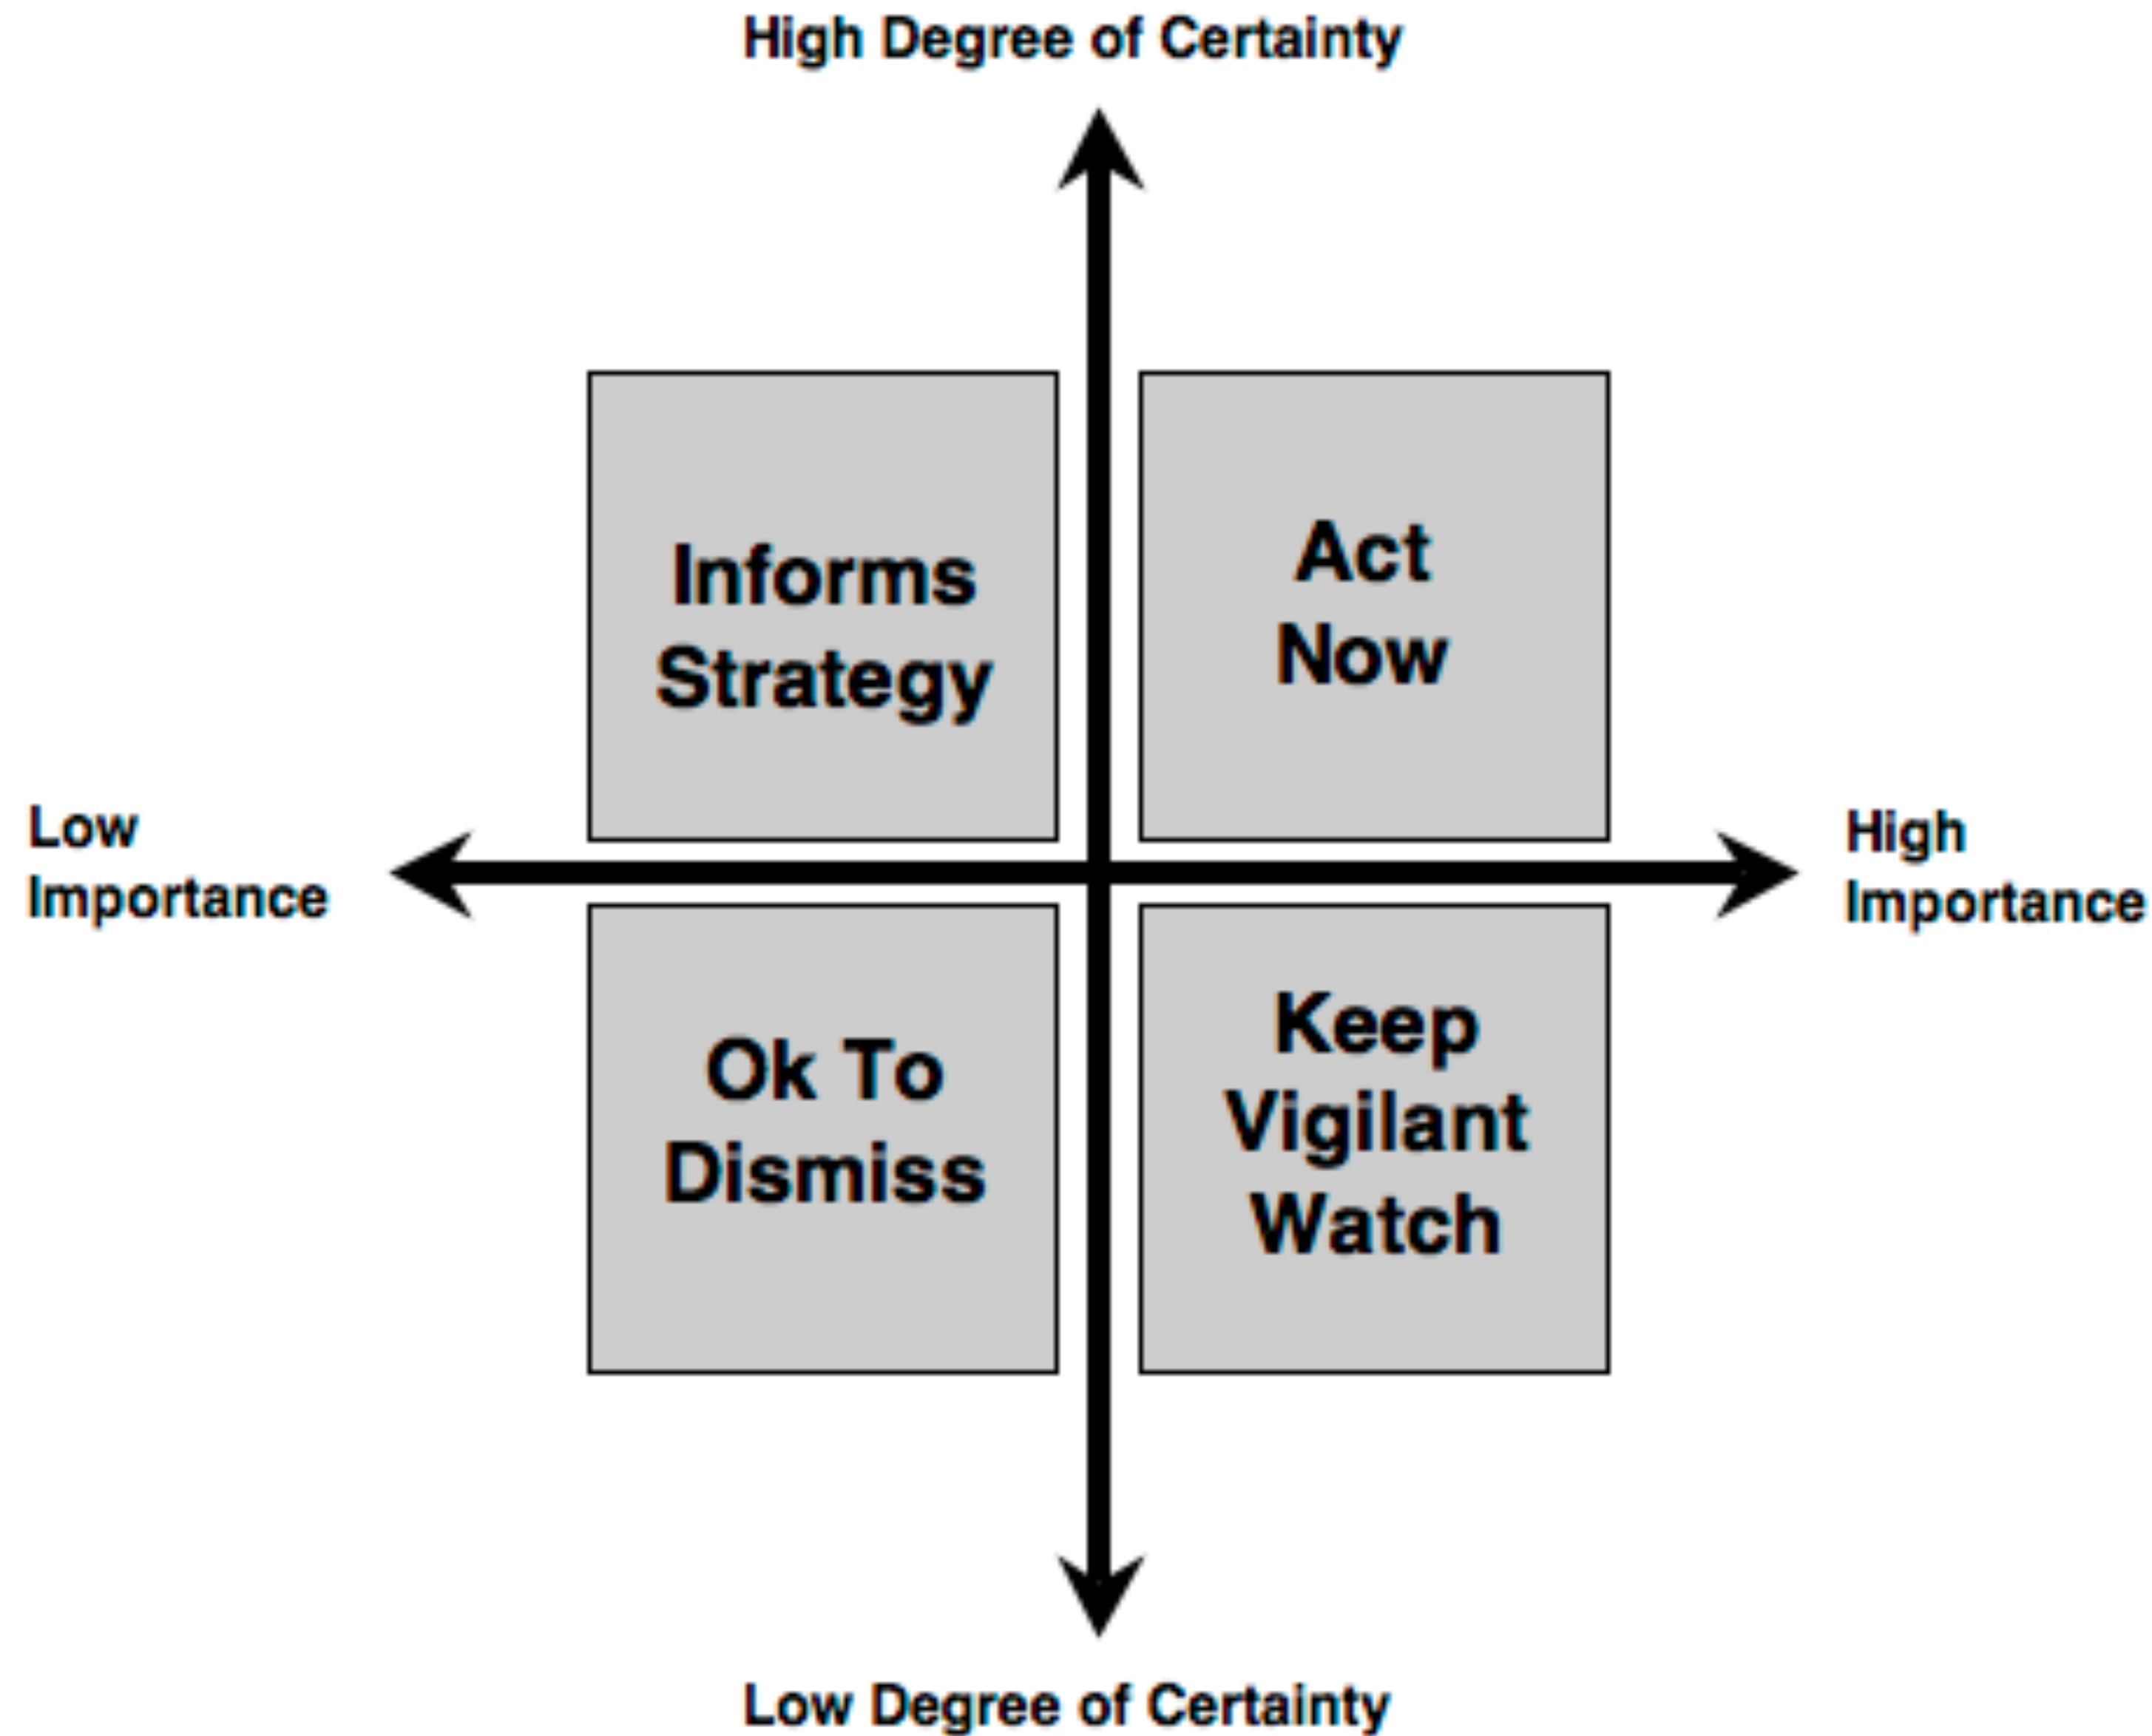

How confident are you in your trend research, timing and scenarios?

The FTI Trend Impact Matrix helps determine what action to take on an emerging trend. Use it after completing your fringe sketch, running CRISPR, calculating timing and building out scenarios.